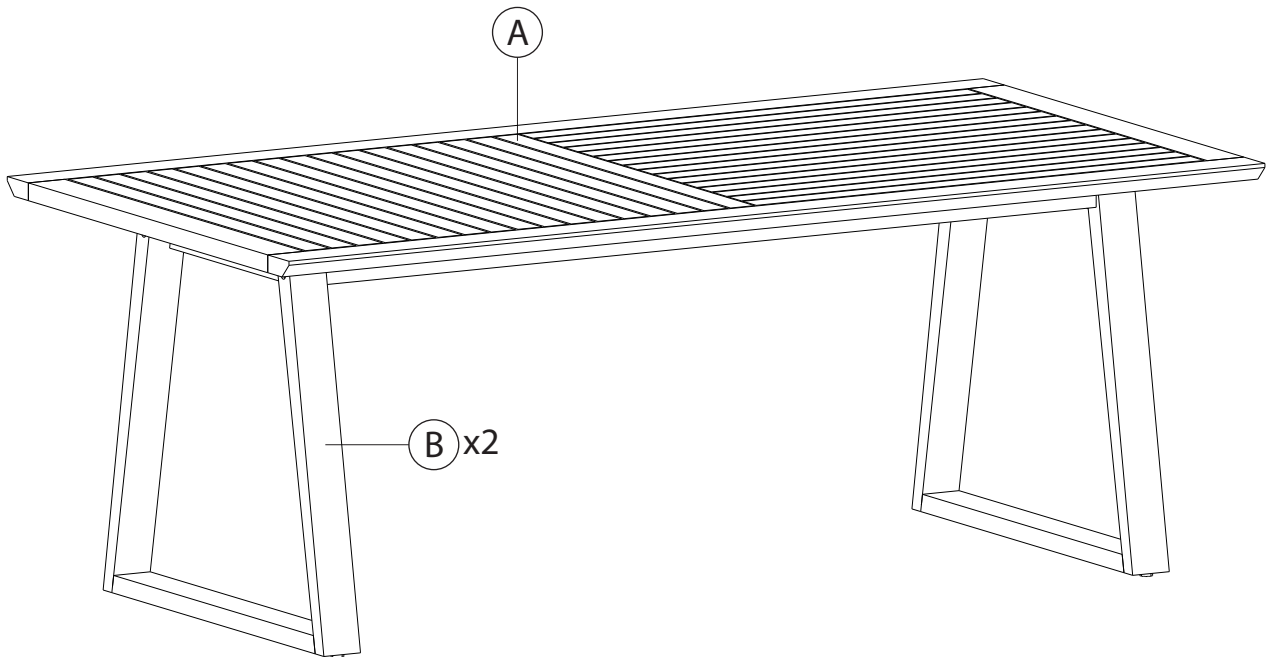

# Assembly Instruction

---

Vale Garden Table  
1075369

---

200 x 100 x 75 cm

---

ScanCom International A/S  
Gl. Banegaardsplads 10  
4220 Korsør  
Denmark

10.05-22