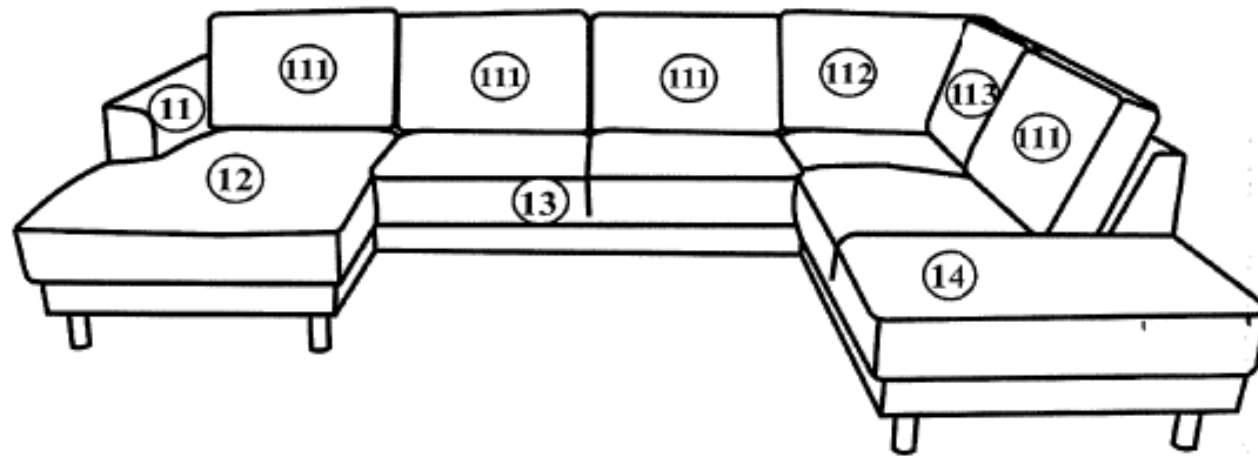

# Cleveland Corner with chaiselong

- H=120 X9