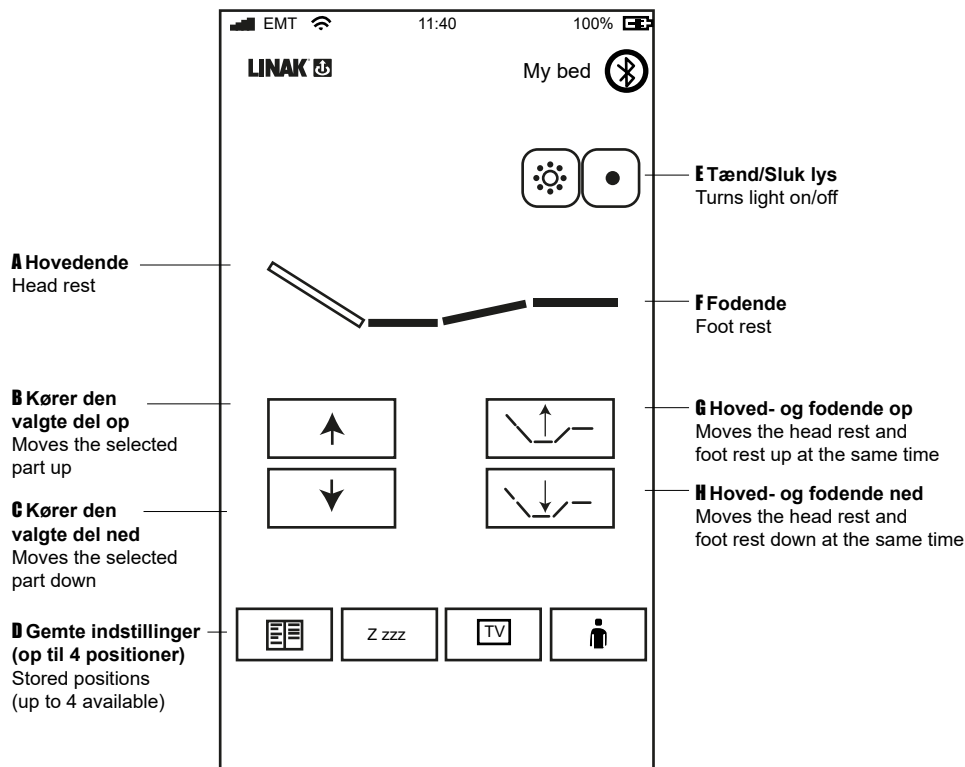

1. 4 **Start *BED CONTROL* og tryk på en vilkårlig funktion for at oprette forbindelse**
   Start *BED CONTROL* and press any button to connect

Billedet kan variere
The picture may vary