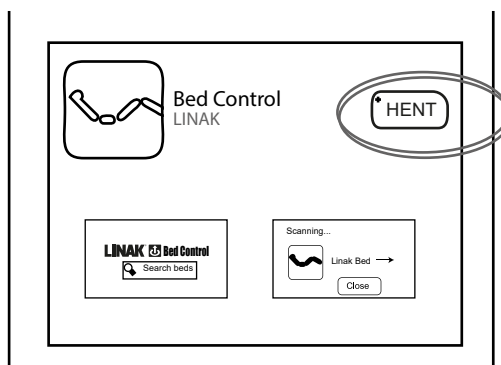

BRUGSVEJLEDNING LINAK APP TD4

INSTRUCTION LINAK APP TD4

- 1 **Hent App'en "BED CONTROL" fra App store (apple) eller Google store (Android)**
Download the App "BED CONTROL" from App store (Apple) or Google store (Android)

- 2 **Tilslut strøm til motoren. Motoren blinker og er nu i aktiveringsmode i 3 min**
Plug in the Power Supply. The engine starts to flash. You now have 3 min to activate your devices

Hvis der ikke opnås kontakt inden for 3 min, tages strømmen fra i 10 min, og der forsøges igen.
If you didn't get connected within 3 min, unplug the power supply for more than 10 min and try again.

- 3 **Hvis der ønskes forbindelse til fjernbetjening og mobil/tablet trykkes de to øverste knapper ned på samme tid, motoren blinker stadig, hvilket viser, den stadig er i aktiveringsmode.**
If you want to connect both remote control and phone/tablet press two head rest buttons at the same time, then the engine will continue flashing.

4 stored positions can be directly accessed
by pressing the corresponding button

LYS (E) / Light

Tænd/Sluk knapper for lys
Turns on and off a connected light

SYNKRONISERET OP ELLER NED (G + H) / Synchronize drive up or down