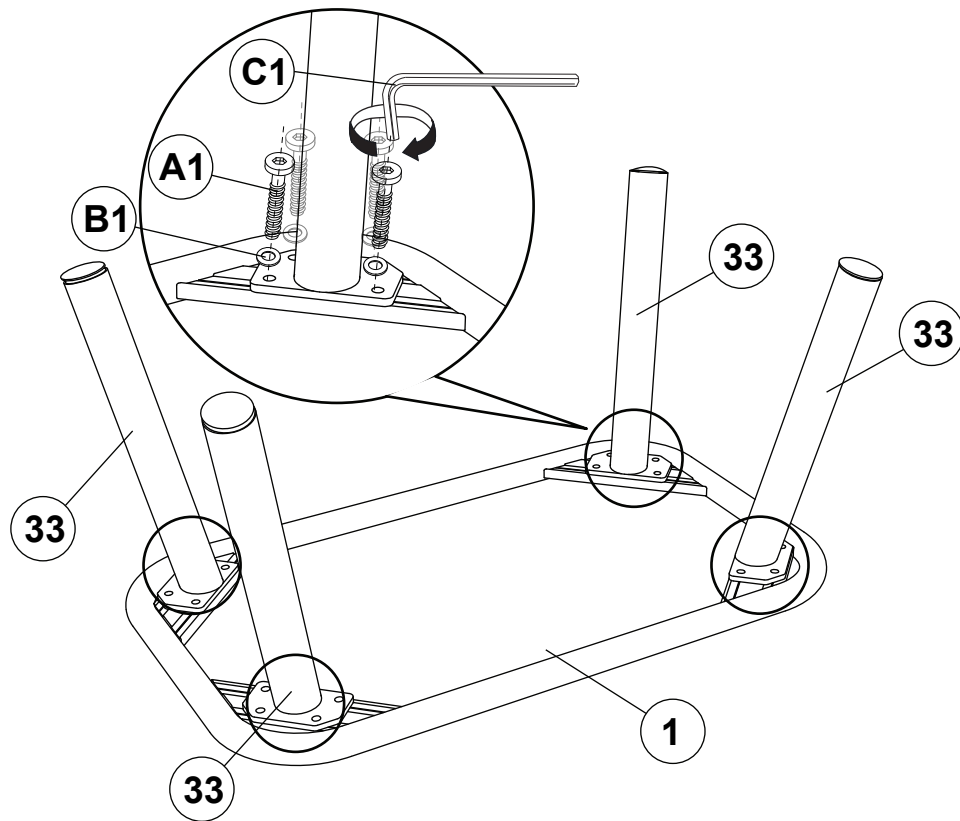

Material list

Material list