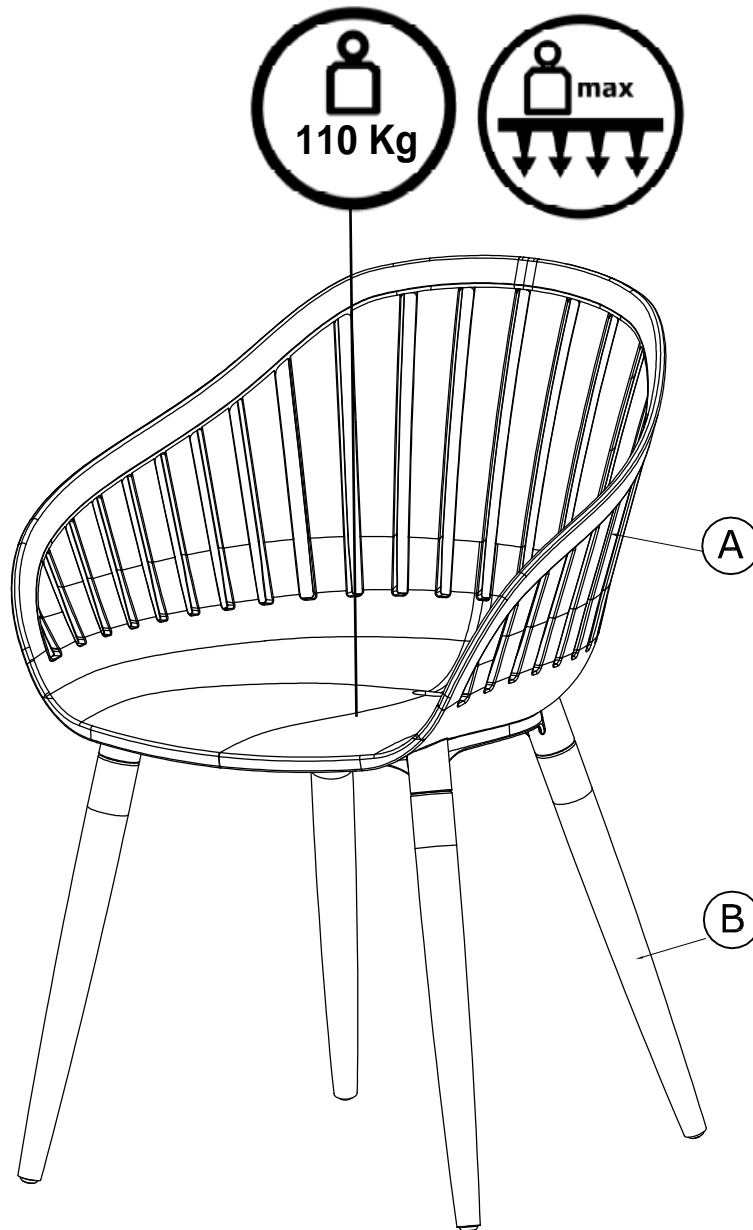

Max load

ILVA