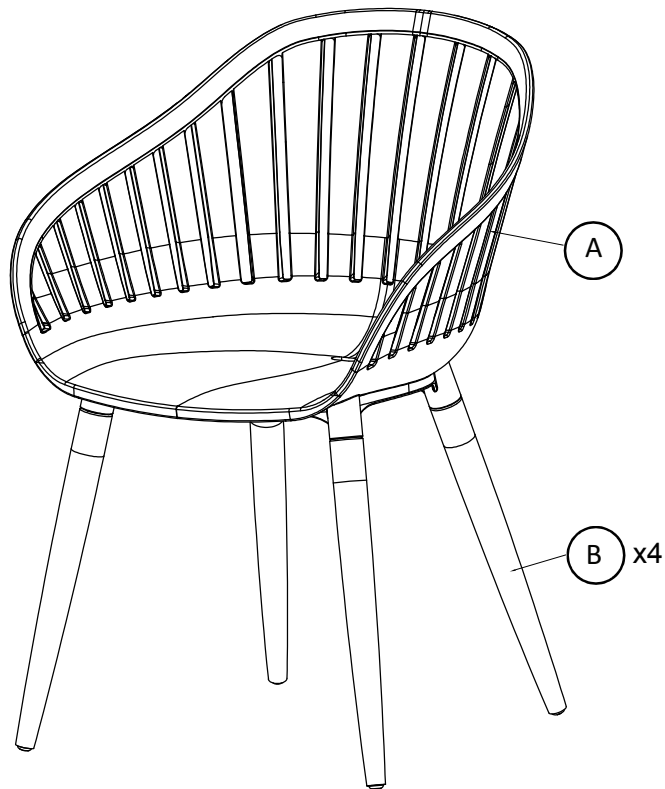

# Assembly Instruction

---

Cannes Garden chair  
1051540

---

54.5 x 54.8 x 79.8 cm

---

Scancom International A/S  
Gl. Banegårdsplads 10,  
4220 Korsør  
Denmark

28-08-2020