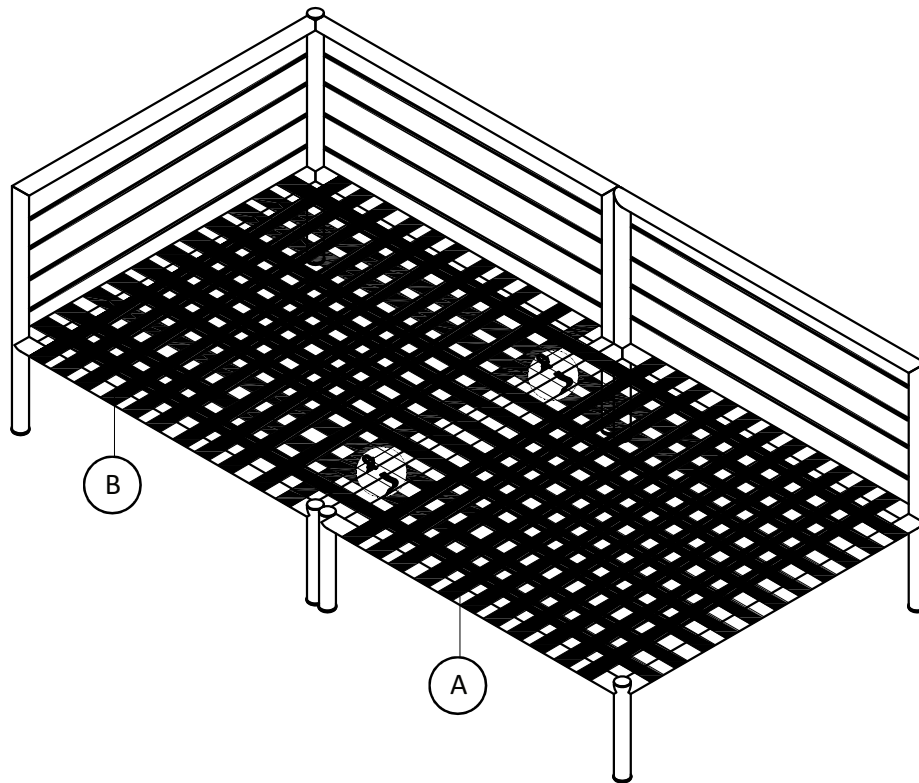

# Assembly Instruction

---

Horizon Lounge middle module with 1 cushion  
1063495

---

87 x 87 x 61 cm

87 x 87 x 61 cm

---

Scancom International A/S  
Gl. Banegårdsplads 10,  
4220 Korsør  
Denmark