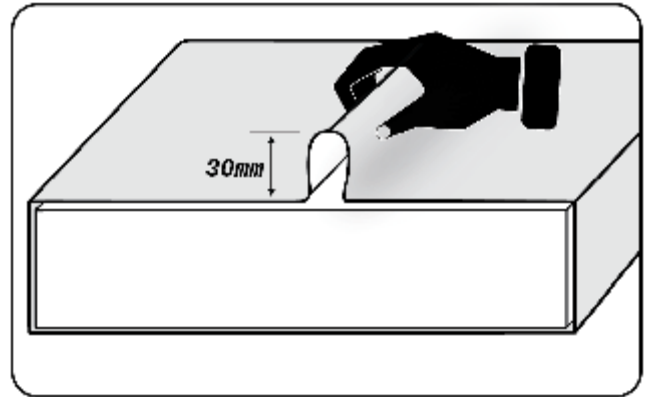

B x 4

D50

C x 4

D16

Total material list, furniture parts

1x1

2x2

ASSEMBLY INSTRUCTION, 1

ILVA

ASSEMBLY INSTRUCTION, 2

Max load 130KG one seat

ILVA

ILVA

ILVA