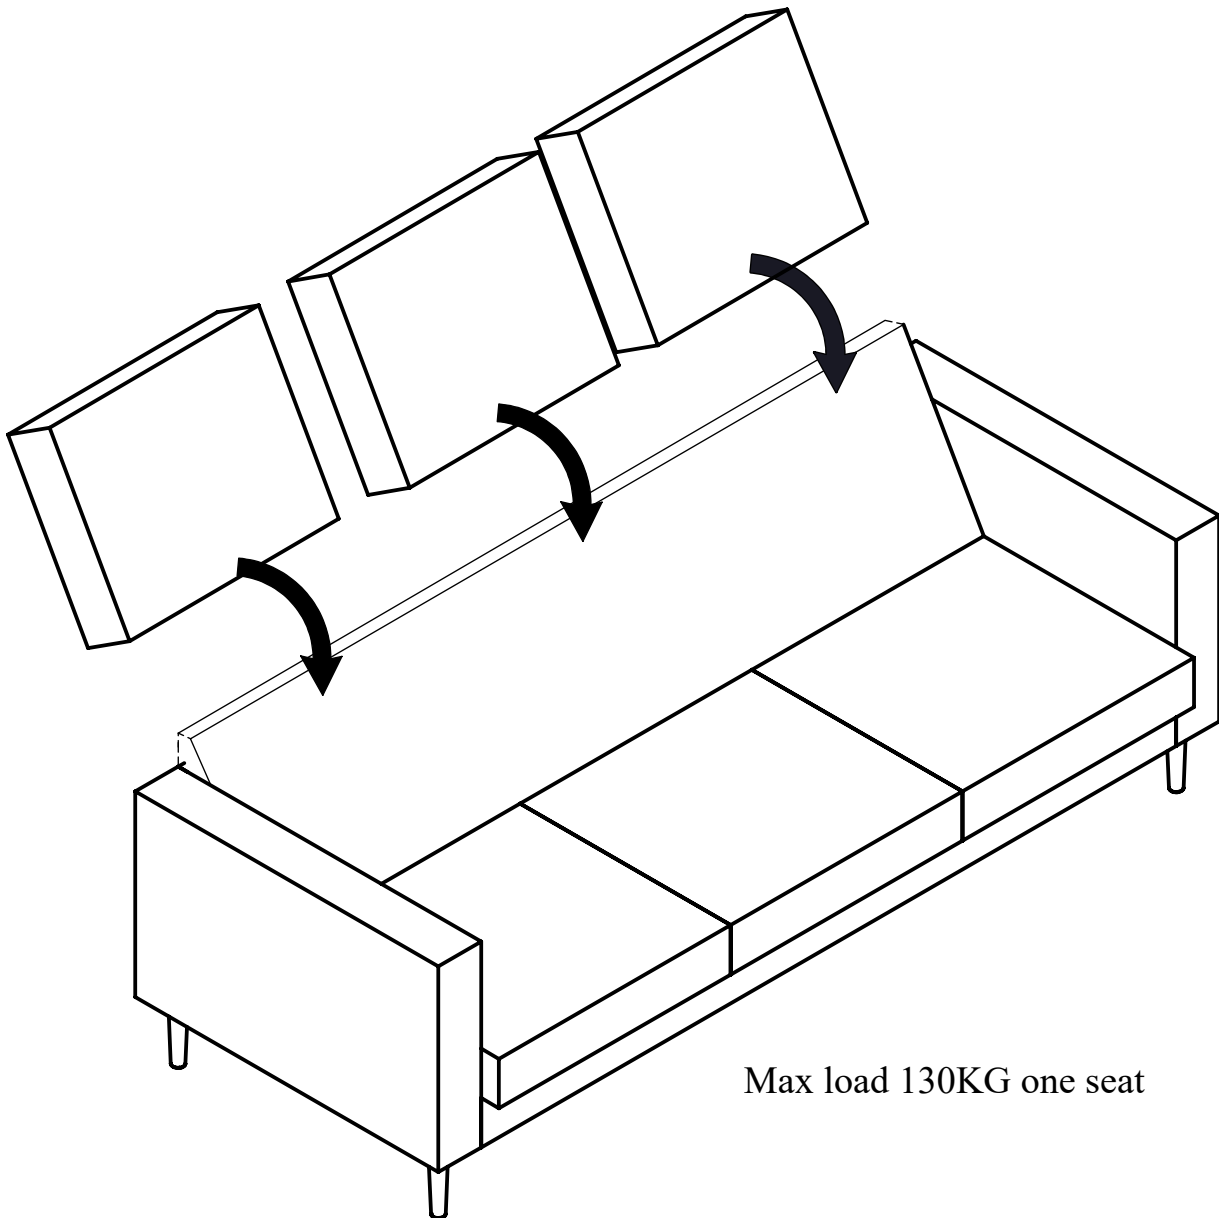

B x 4

D50

C x 4

D16

Total material list, furniture parts

1x1

2x3

ASSEMBLY INSTRUCTION, 1

ILVA

ASSEMBLY INSTRUCTION, 2

Max load 130KG one seat

ILVA

ILVA