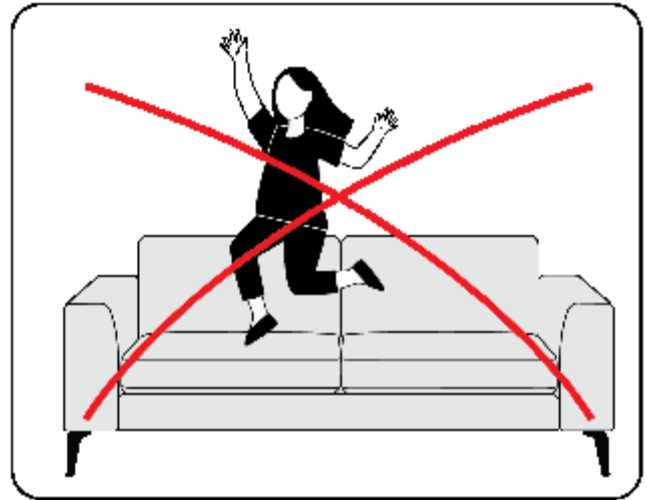

ILVA

ASSEMBLY INSTRUCTION, 2

Max load 130KG one seat

ILVA

ILVA