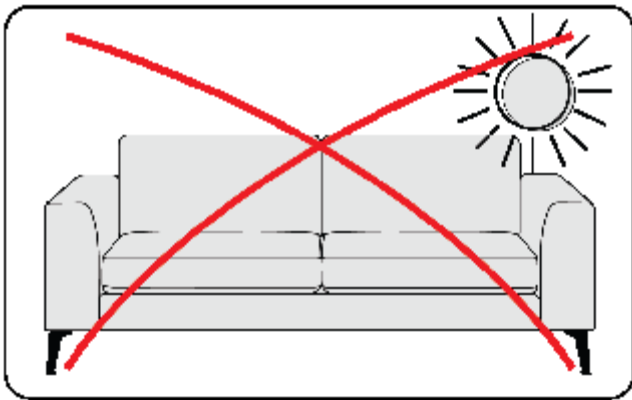

ASSEMBLY INSTRUCTION, 1

ILVA

ASSEMBLY INSTRUCTION, 2

ASSEMBLY INSTRUCTION, 3

Max load 130KG one seat

ILVA