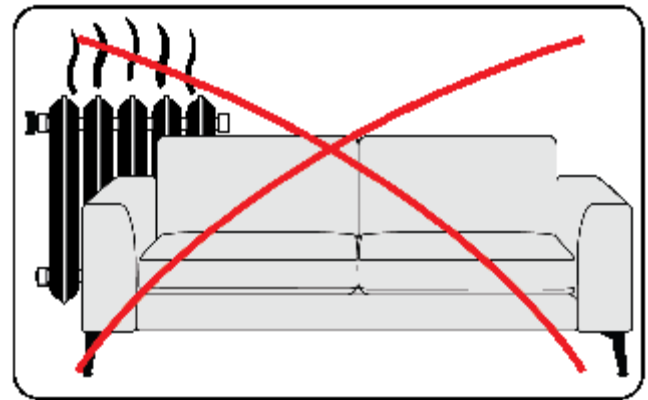

ASSEMBLY INSTRUCTION, 1

ILVA

ASSEMBLY INSTRUCTION, 2

ASSEMBLY INSTRUCTION, 3

Max load 130KG one seat

ILVA