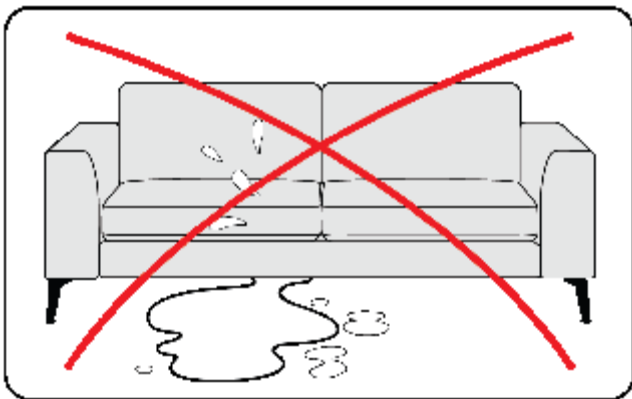

3x1

4x3

ASSEMBLY INSTRUCTION, 1

ILVA

ASSEMBLY INSTRUCTION, 2

ILVA

ASSEMBLY INSTRUCTION, 3

Max load 130KG one seat