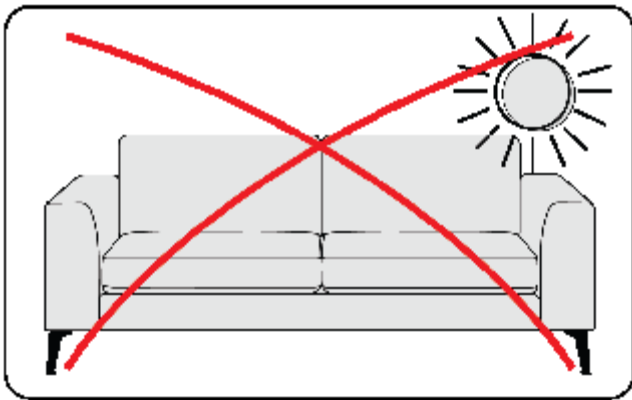

3x1

4x3

ASSEMBLY INSTRUCTION, 1

ILVA

ASSEMBLY INSTRUCTION, 2

ILVA

ASSEMBLY INSTRUCTION, 3

Max load 130KG one seat