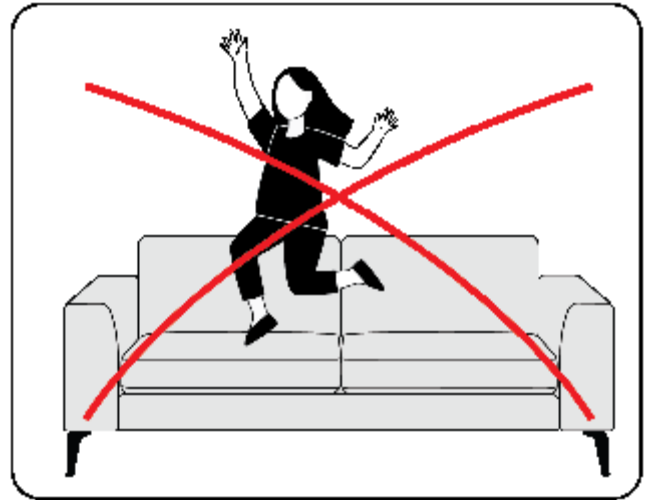

3x1

4x3

ASSEMBLY INSTRUCTION, 1

ILVA

ASSEMBLY INSTRUCTION, 2

ILVA

ASSEMBLY INSTRUCTION, 3

Max load 130KG one seat