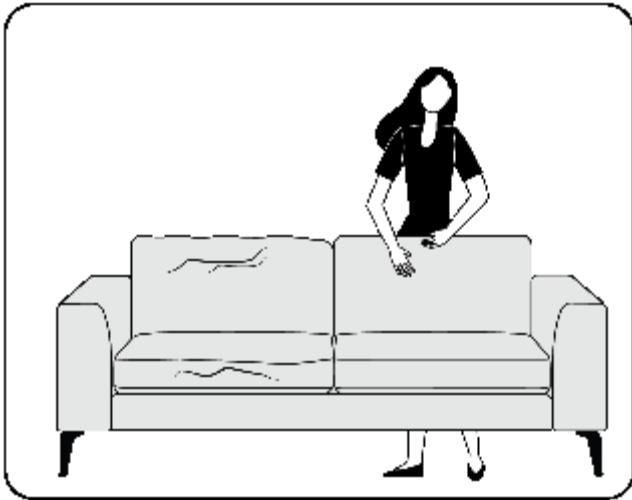

3x1

4x3

ASSEMBLY INSTRUCTION, 1

ILVA

ASSEMBLY INSTRUCTION, 2

ILVA

ASSEMBLY INSTRUCTION, 3

Max load 130KG one seat