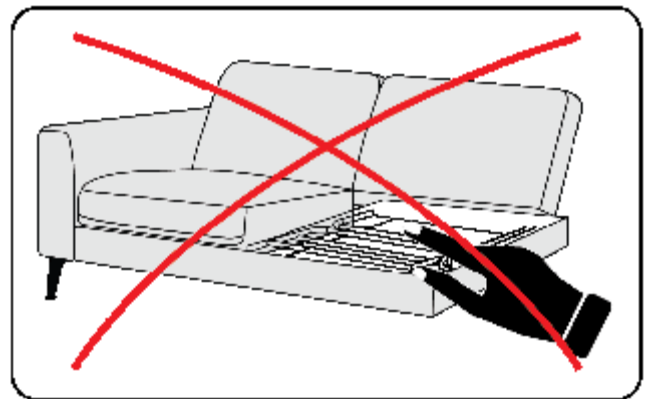

3x1

4x3

ASSEMBLY INSTRUCTION, 1

ILVA

ASSEMBLY INSTRUCTION, 2

ILVA

ASSEMBLY INSTRUCTION, 3

Max load 130KG one seat