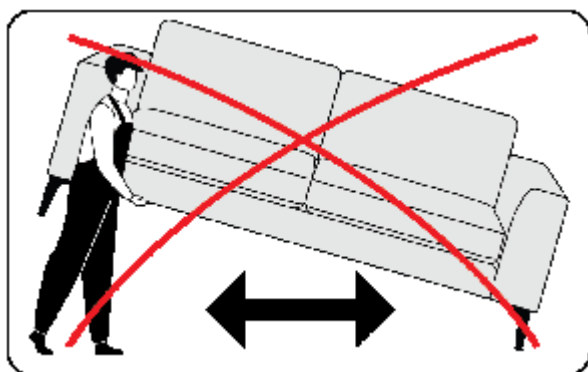

C x 6

D16

D x 1

E x 6

D50

Total material list, furniture parts

1x1

2x1

3x1

4x3

ASSEMBLY INSTRUCTION, 1

ILVA

ASSEMBLY INSTRUCTION, 2

ILVA

ASSEMBLY INSTRUCTION, 3

Max load 130KG one seat