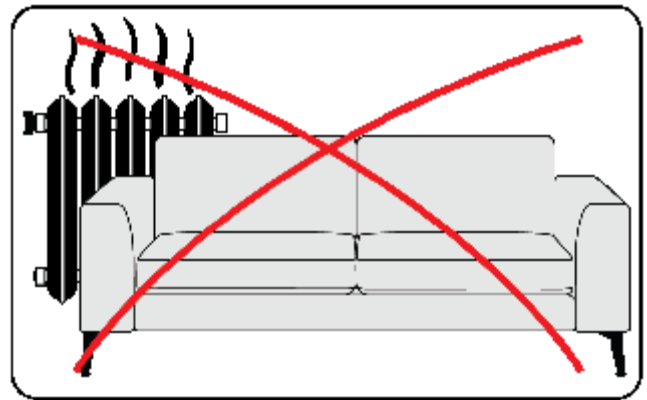

3x1

4x3

ASSEMBLY INSTRUCTION, 1

ILVA

ASSEMBLY INSTRUCTION, 2

ILVA

ASSEMBLY INSTRUCTION, 3

Max load 130KG one seat