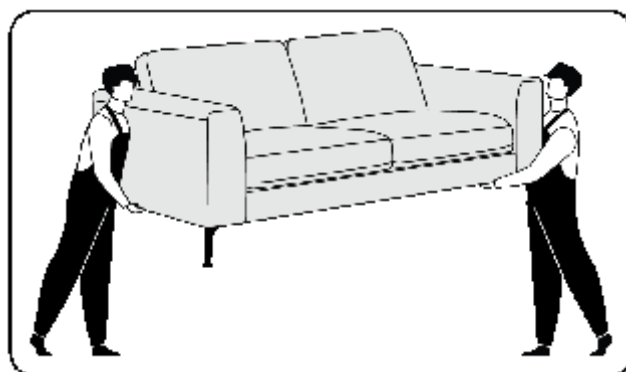

C x 6

D16

D x 1

E x 6

D50

Total material list, furniture parts

1x1

2x1

3x1

4x3

ASSEMBLY INSTRUCTION, 1

ILVA

ASSEMBLY INSTRUCTION, 2

ILVA

ASSEMBLY INSTRUCTION, 3

Max load 130KG one seat