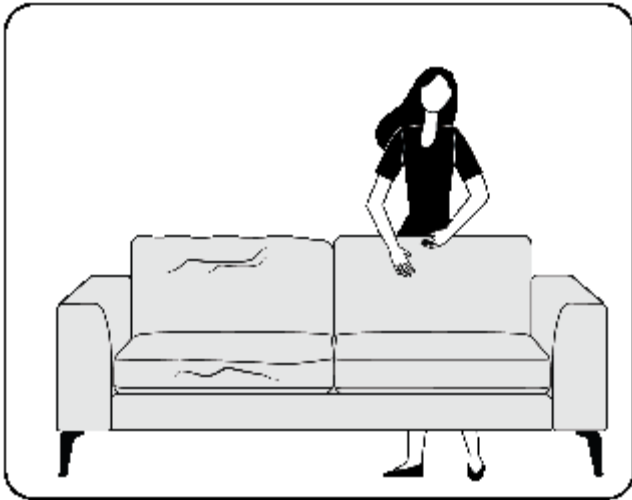

H x 1

ILVA

ASSEMBLY INSTRUCTION, 2

ILVA

ASSEMBLY INSTRUCTION, 3

Max load 130KG one seat

ILVA

ILVA