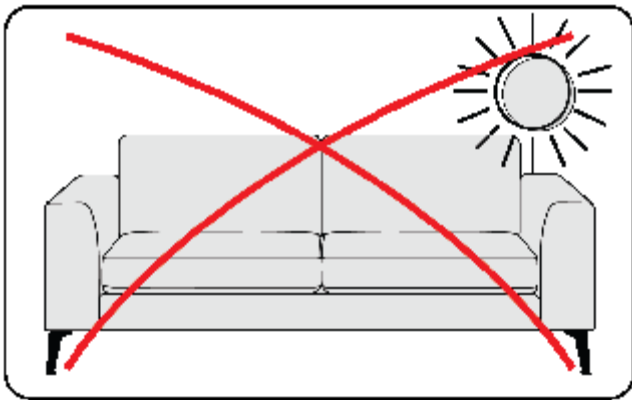

H x 1

ILVA

ASSEMBLY INSTRUCTION, 2

ILVA

ASSEMBLY INSTRUCTION, 3

Max load 130KG one seat

ILVA

ILVA