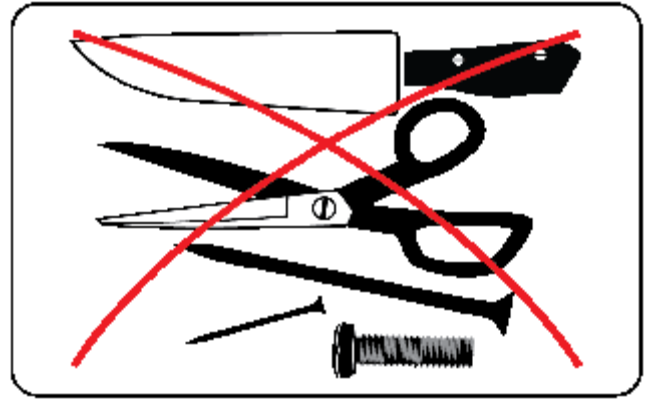

H x 1

ILVA

ASSEMBLY INSTRUCTION, 2

ILVA

ASSEMBLY INSTRUCTION, 3

Max load 130KG one seat

ILVA

ILVA