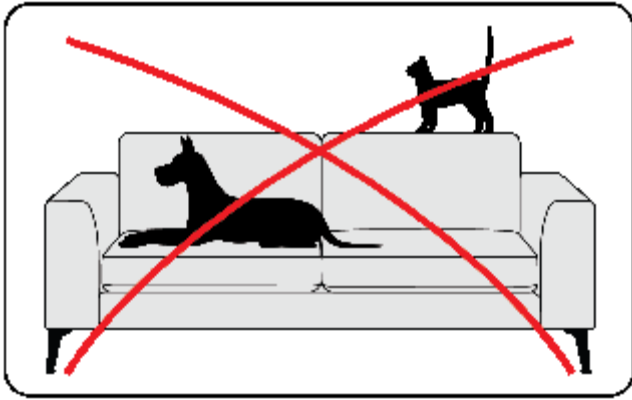

H x 1

ILVA

ASSEMBLY INSTRUCTION, 2

ILVA

ASSEMBLY INSTRUCTION, 3

Max load 130KG one seat

ILVA

ILVA