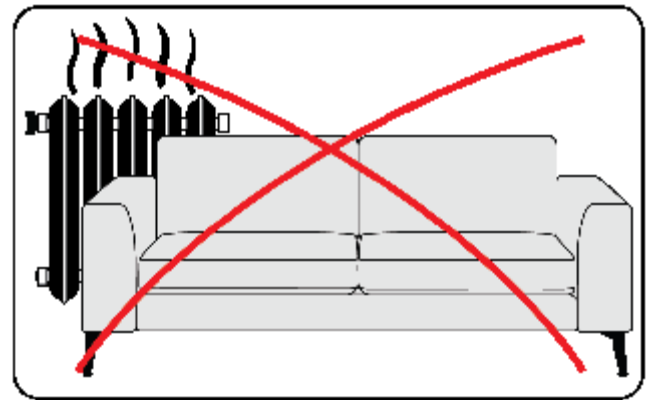

H x 1

ILVA

ASSEMBLY INSTRUCTION, 2

ILVA

ASSEMBLY INSTRUCTION, 3

Max load 130KG one seat

ILVA

ILVA