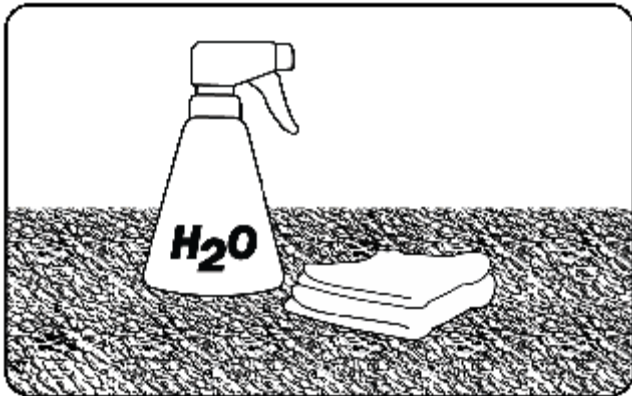

H x 1

ILVA

ASSEMBLY INSTRUCTION, 2

ILVA

ASSEMBLY INSTRUCTION, 3

Max load 130KG one seat

ILVA

ILVA