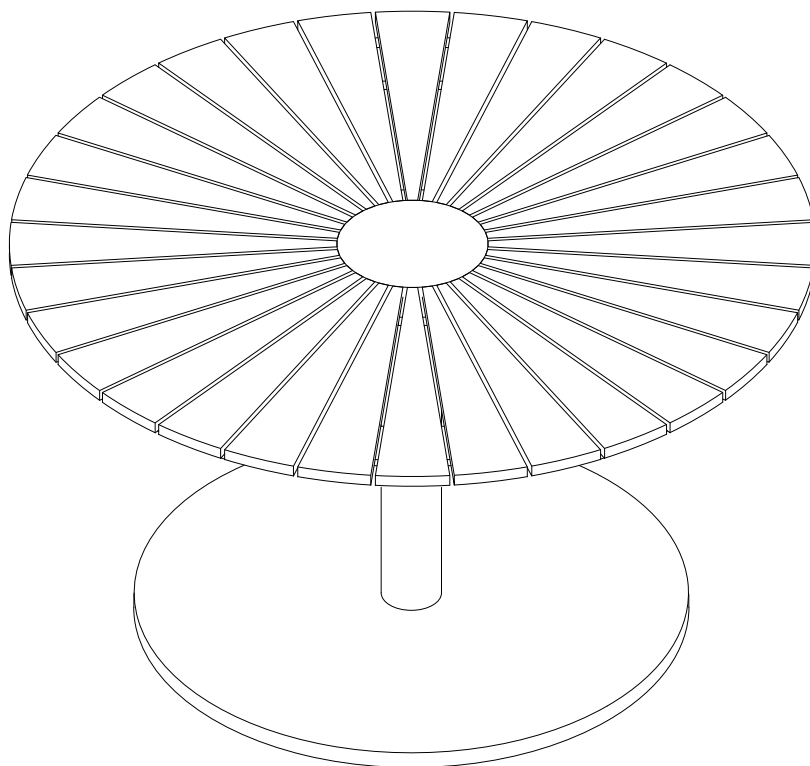

# ASSEMBLY INSTRUCTION

---

PIETRA  
1068492

---

Ø80 x 45 cm

---

30-10-2021

**ILVA**