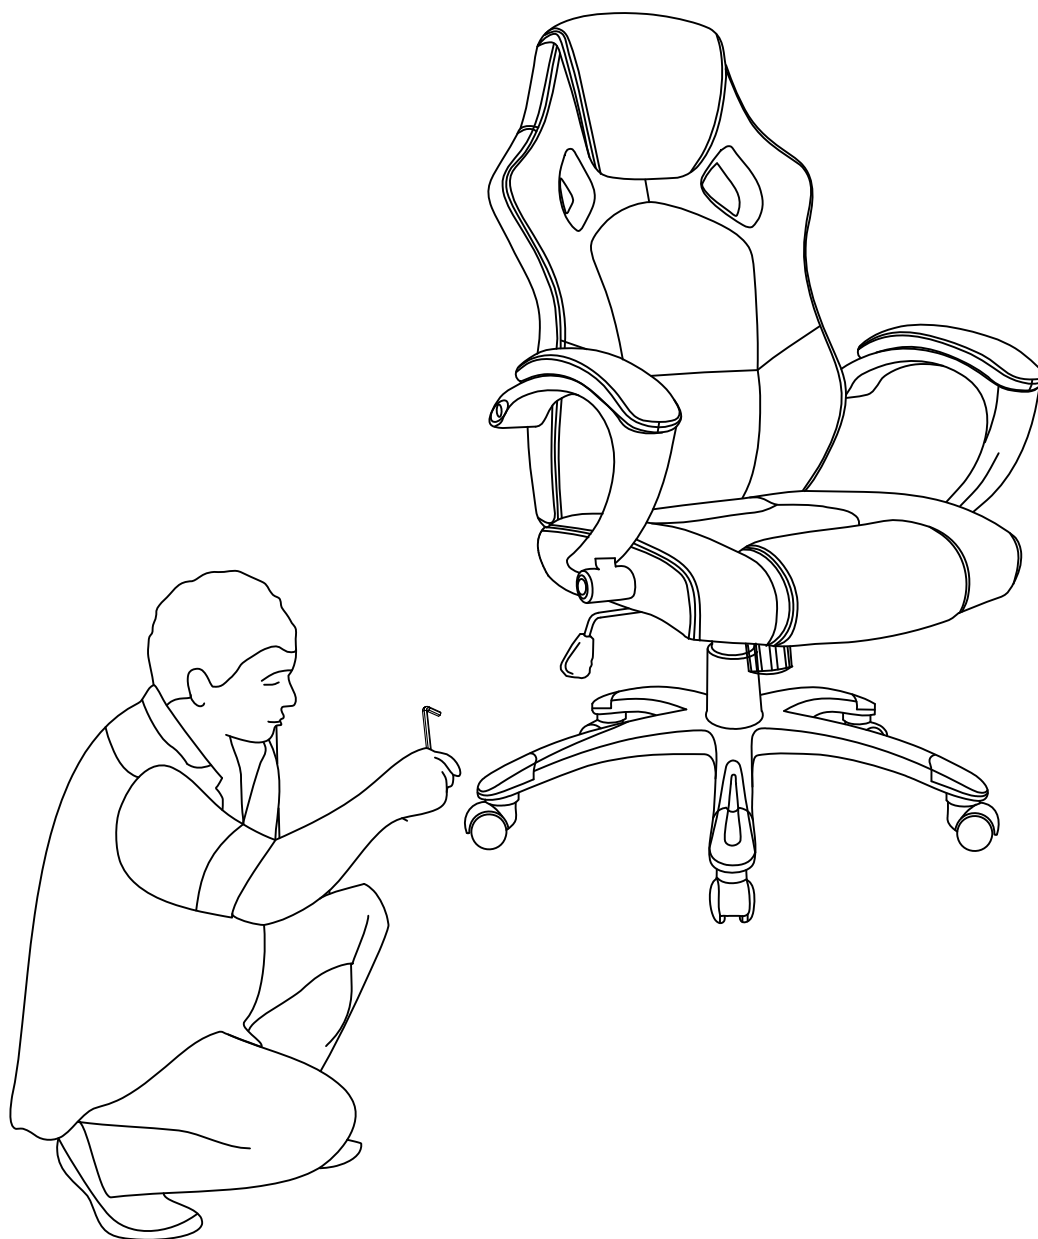

IMPORTANT!

It is important that any product which is assembled using any kind of screw and leg is re-tightened **one month** after assembly, and once every **3 months** - in order to assure stability through-out the lifespan of the product.