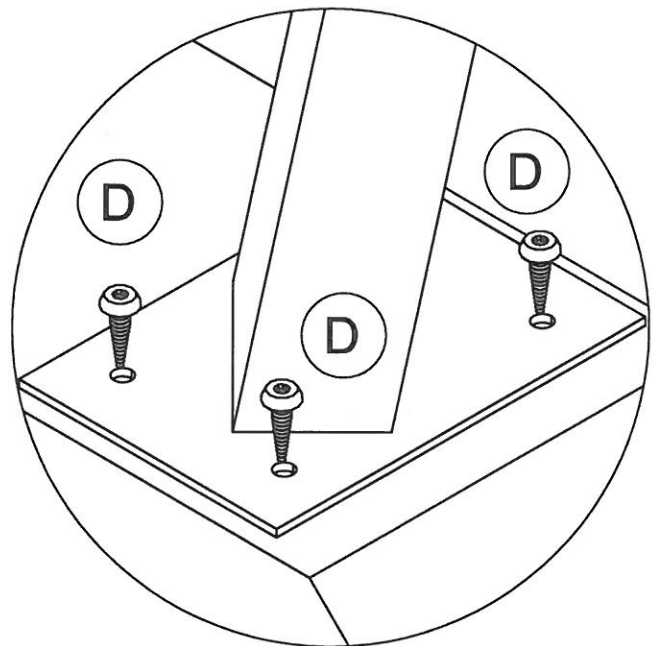

Assembly Instruction