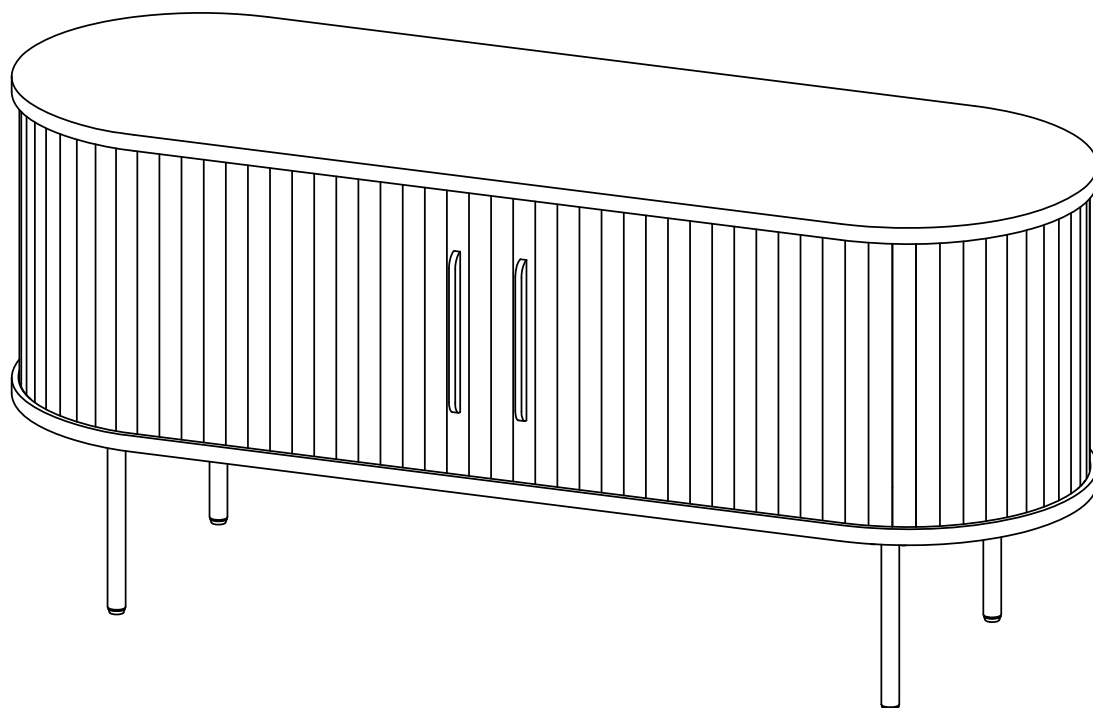

# Assembly Instruction

---

WINSTON

1073000

---

W120cm x D40cm x H55.6cm

---

Kære Kunde